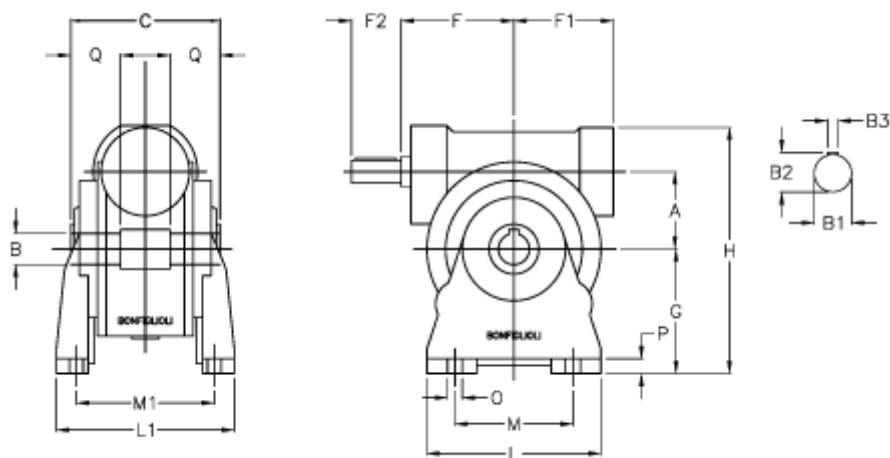

Article number: 3901130023100

Description: Worm gear with solid input shaft
VF 130N-23-HS

Measures

a	= 130.0	F1	= 154	P	= 18
B	= 45	g	= 195	Q	= 52.5
B1 E7	= 30	H	= 390		
B2	= 33.0	L	= 310		
B3 H9	= 8	L1	= 245		
C	= 165	m	= 220		
Description	= VF 130A-xx-HS	M1	= 191.0		
F	= 160.0	O	= 16.0		